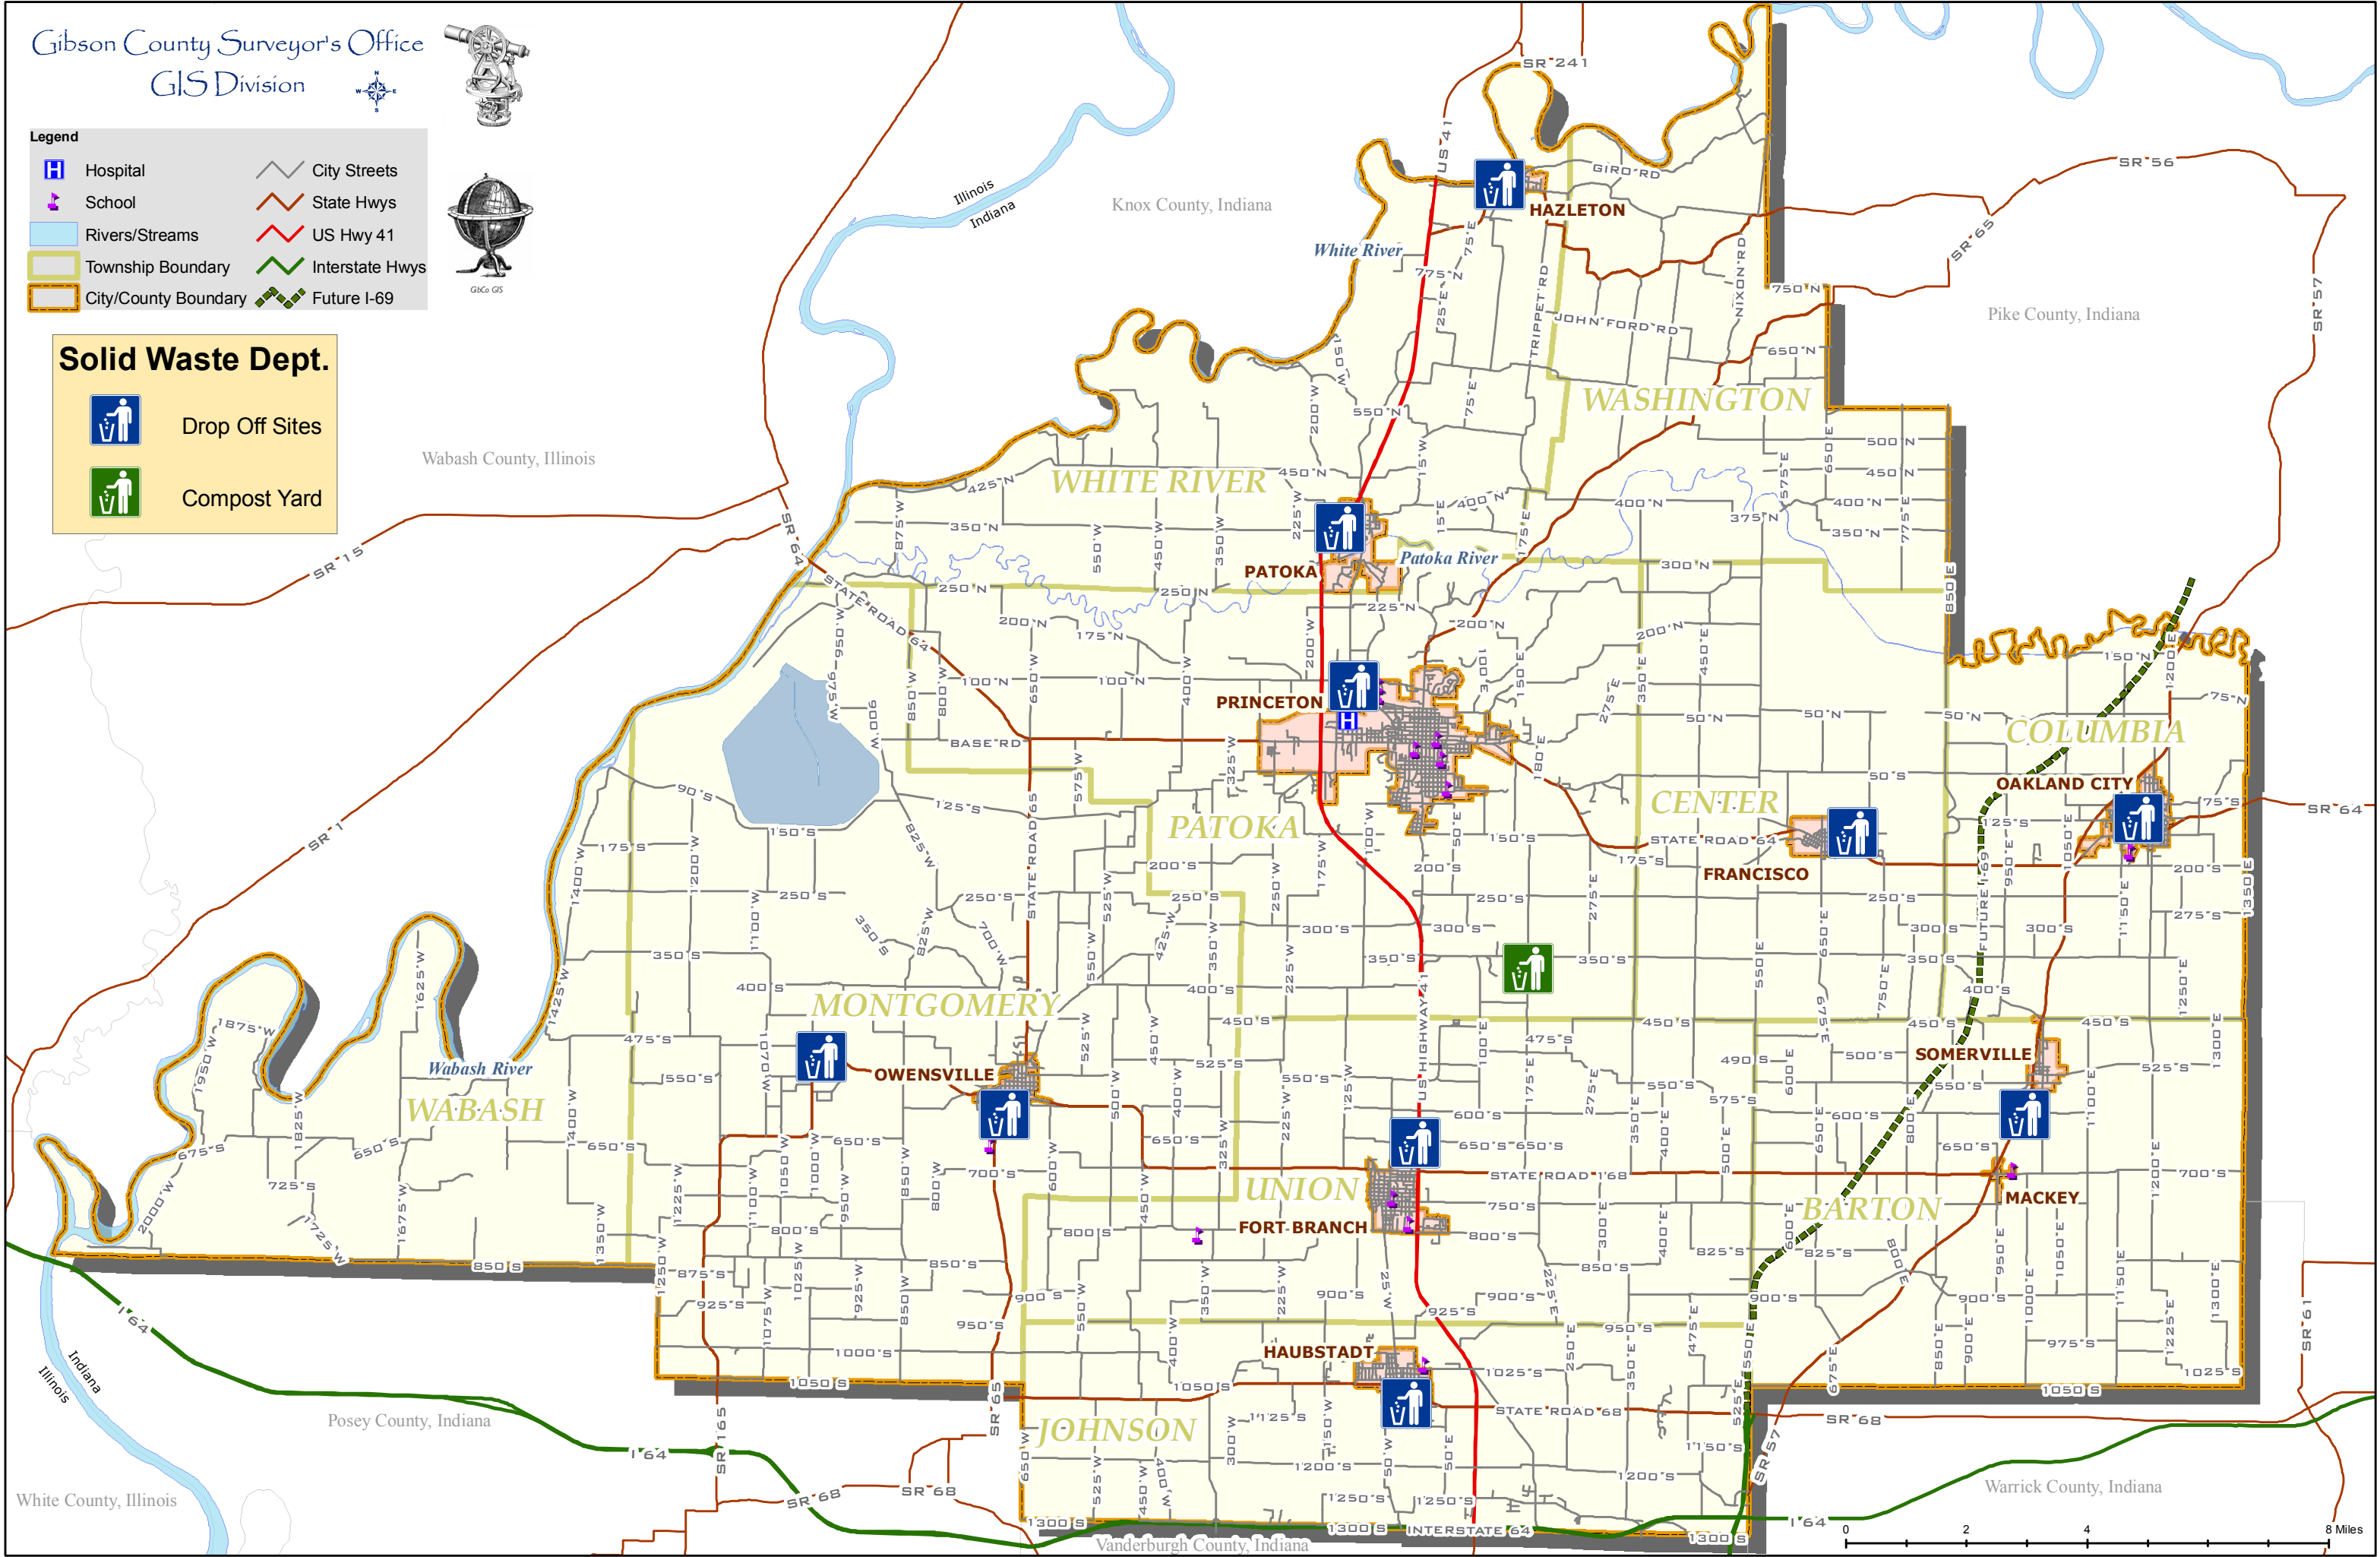

- Legend**
- Hospital
 - School
 - Rivers/Streams
 - Township Boundary
 - City/County Boundary
 - City Streets
 - State Hwys
 - US Hwy 41
 - Interstate Hwys
 - Future I-69

Solid Waste Dept.

- Drop Off Sites
- Compost Yard

White County, Illinois

Posey County, Indiana

Vanderburgh County, Indiana

Warrick County, Indiana

Knox County, Indiana

Pike County, Indiana

Wabash County, Illinois

8 Miles